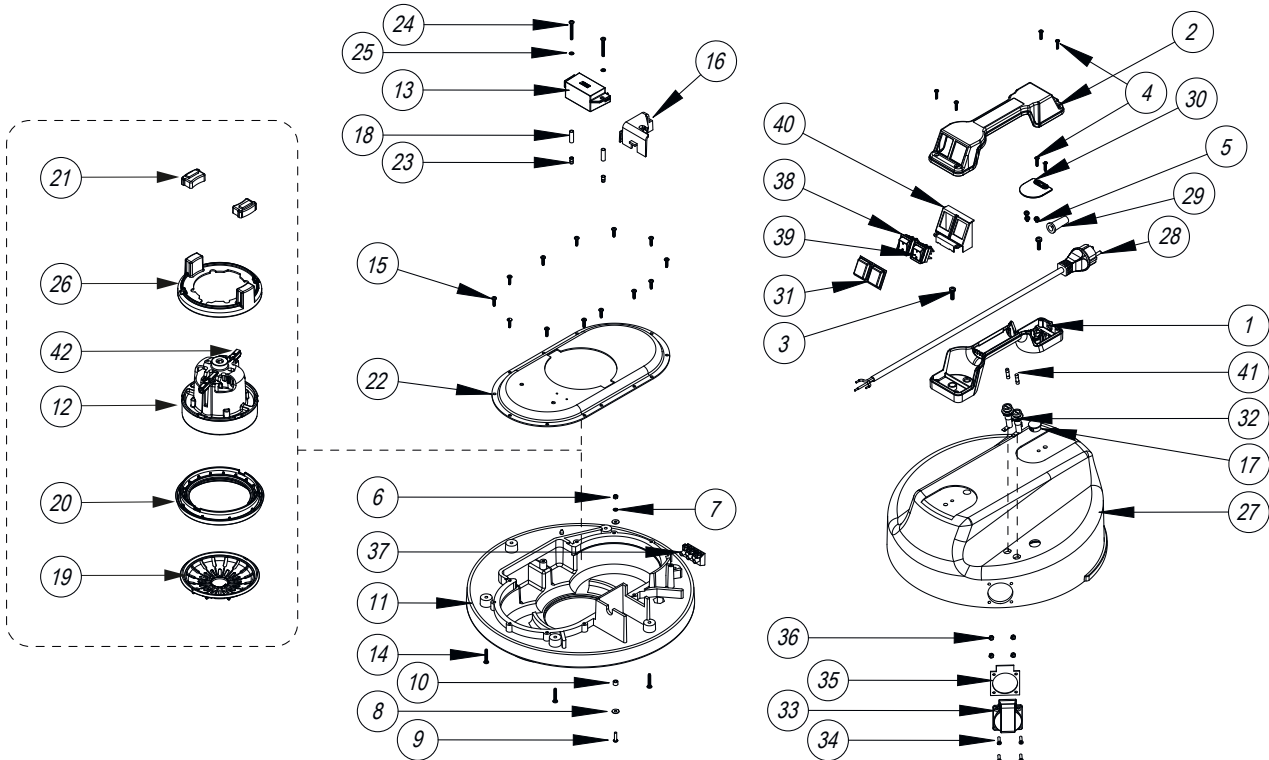

# SPARE PARTS

## SINGLE MOTOR DUST

AES 623A

POS.	ITEM no.	DESCRIPTION
1	500651	HANDLE BASE 3 INSERTS
2	500689	HANDLE COVER 2-SWITCH HARD WIRED
3	500147	M5 X 20MM LONG POZI PAN SEMS SCREW
4	500997	N0 6 X 5/8 INCH LG.POZI-PAN.SCREW.Z/PL.PLASTITE
5	500183	M4 X 8MM LONG POZI PAN SEMS SCREW
6	500149	M4 STAINLESS STEEL NYLON INSERT NUT
7	500150	M4 SHAKEPROOF WASHER STAJNLESS STEEL
8	500151	M4 A2 S/ST FLAT WASHER DIN9021 (REF: WAWSFM400X500)
9	500152	M4.16 MM LG.TAMPER PROOF-PAN SCREW STAINLESS STEEL
10	500153	SPACER 4.3X8X6
11	500154	BOTTOM MOTOR HOUSING (STATIC DISSIPATIVE) ECO SIMPLEX
12	500653	230V SINGLE STAGE THRO FLOW FAN MOTOR (DLI 653T) TCO (620)
13	500797	MOTOR CONTROLLER + AUX
14	1001102	N0 8 X 1 INCH LONG POZI PAN STAINLESS STEEL PLASTITE SCREW
15	500156	N0 8 X 5/8 INCH LONG PLASTITE STAINLESS STEEL SCREW
16	500157	LED HOLDER (DUSTCARE SYSTEM)
17	500912	LENS COVER
18	500158	SPIROL SPACER
19	500159	ECO GRILLE INSERT
20	500160	BOTTOM MOTOR GASKET - CUP MOTOR
21	500161	MOUNTING RUBBER
22	500162	NES PROCESSED TOP MOTOR HOUSING

POS.	ITEM no.	DESCRIPTION
23	500163	M4 NUTSERT
24	500164	M4.35MM LG.POZI-PAN.SCREW.Z/PL
25	500165	M4 SHAKEPROOF WASHER
26	500166	CUP MOTOR MOUNTING SPACER
27	500167	COVER MOULDING SINGLE GRILL (STRUCTOFOAM BLACK) PROCESSED FOR DUPLEX SINGLE STAGE MOTORS, 2 FUSES AND SHUKO SOCKET
28	500676	AIRBO KABEL BLAUW 10 METER 3X1,5MM
29	500466	STRESS RELIEF
30	500903	CABLE CLAMP
31	500346	SWITCH COVER (PLUG HANDLE)
32	501171	FUSE HOLDER
33	500295	EURO SOCKET (A1461000 EUROPE)
34	500168	M4 X 16MM LONG POZI PAN COUNTERSUNK SCREW
35	500294	SOCKET GASKET
36	500169	M4 NYLON INSERT NUT
37	500170	TERMINAL BLOCK (3-POLE 16A)
38	500921	GREEN ROCKER SWITCH (WHITE PRINT) 0-1
39	500343	RED ROCKER SWITCH (WHITE PRINT)
40	500435	SWITCH MOUNTING BRACKET
41	500197	FUSE 5X20MM (15AMP, CARTRIDGE TYPE, TIME LAG, (CSA APPROVED)
42	500442	KOOLSTOFBORSTEL (PER STUK)