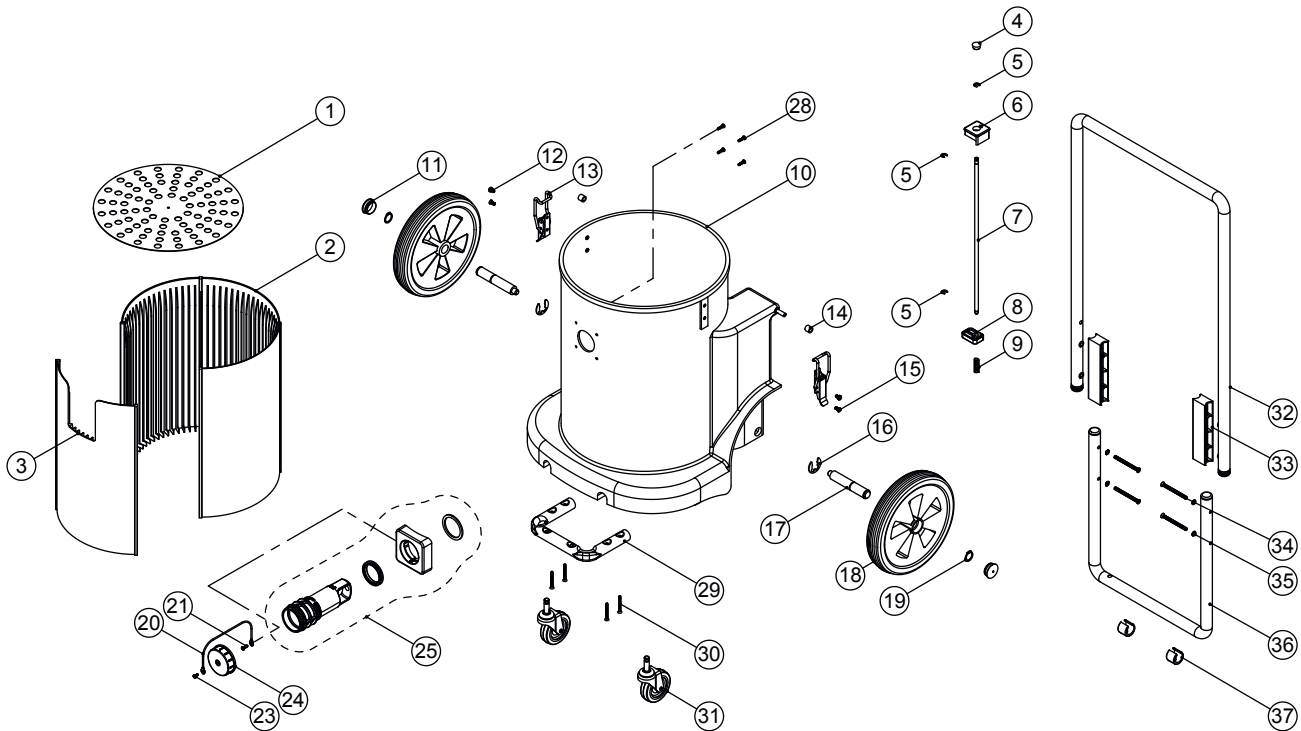

**PROTECTS
YOUR HEALTH**

SPARE PARTS

40L DRUM DUST

AED 1240A / ADD 2140

POS.	ITEM no.	DESCRIPTION
1	500452	DRUM BASE (PAINTED GREY)
2	500412	DRUM LINER (FOR ASSEMBLY VIEW)
3	500413	DRUM LINER (FOR ASSEMBLY VIEW ONLY)
4	500134	BLACK PLASTIC CAP
5	500136	E CLIP
6	500135	LOCKING BAR KNOB
7	500634	LOCKING BAR
8	500133	LOCKING BAR SUPPORT
9	500132	COMPRESSION SPRING
10	500833	DRUM 40L BLACK
11	500690	BLACK PLASTIC CAP
12	500186	M5 X 10MM LONG POZI PAN SEMS SCREW
13	500779	TOGGLE FASTENER
14	500783	SPACER
15	500172	M5 X 12MM LONG POZI PAN COUNTERSUNK SCREW
16	500194	E-CLIP
17	500184	STUB AXLE

POS.	ITEM no.	DESCRIPTION
18	500940	10 INCH WHEEL
19	500624	CIRCLIP
20	500179	BLANKING CAP FIXING WIRE
21	500178	N06 X 3/8 INCH LONG POZI PAN SELF TAP SCREW
23	500178	N06 X 3/8 INCH LONG POZI PAN SELF TAP SCREW
24	500138	BLANKING CAP
25	500914	NDD BAYONET BAG CONNECTOR CMPL
28	500907	N08 X 5/8 INCH LONG POZI PAN PLASTITE SCREW
29	500369	TOOL MOUNTING BAR (RVS)
30	500187	N010 X 43MM LONG POZI PAN COUNTER SUNK PLASTITE SCREW
31	500938-1	3 INCH CASTOR
32	500487	HANDLE ASSEMBLY
33	500910	HANDLE BLOCK SPACER
34	500911	M6 X 70MM LONG POZI PAN COUNTERSUNK SCREW
35	500941	M6 COUNTERSUNK LOCK WASHER
36	500603	900 DRUM LOWER HANDLE (RVS)
37	500913	PLASTIC SADDLE FOOT